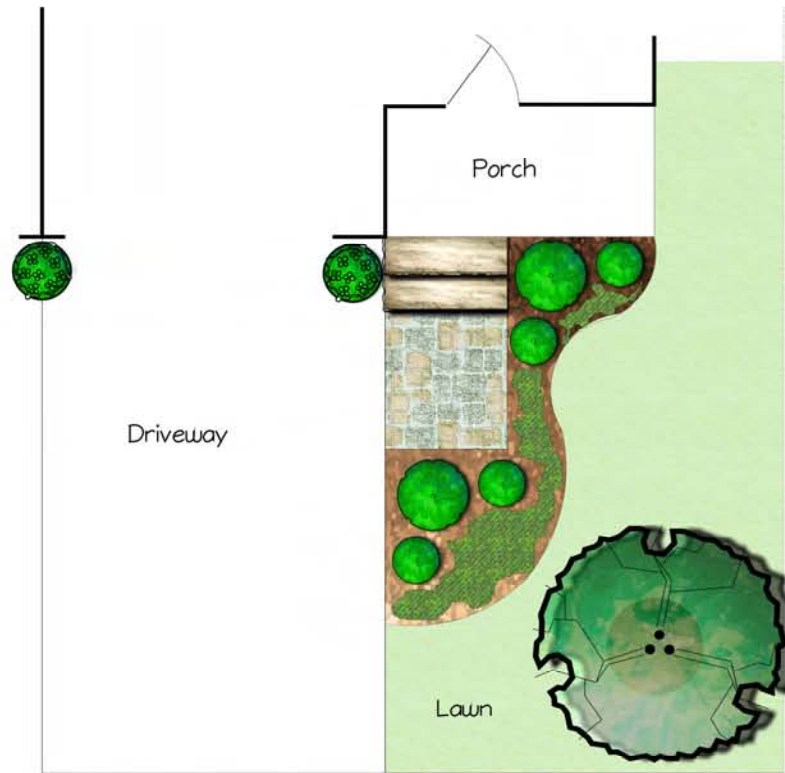

Landscape Styles:

- Natural
- Traditional
- Formal
- Contemporary

Plants

QTY:	Item
1	7 Gal. Tree
7	3 Gal. Evergreen Shrub
3	3 Gal. Deciduous Shrub
19	1 Gal. Perennials

All plants are shown @ mature size

Front Landscape Package Example

Before

After

Planters and plants in planters are not included

front property is 426 square feet with out driveway

Packages:

- Economy
- Enhanced
- Luxury
- Custom

Pricing depends on square footage of the property