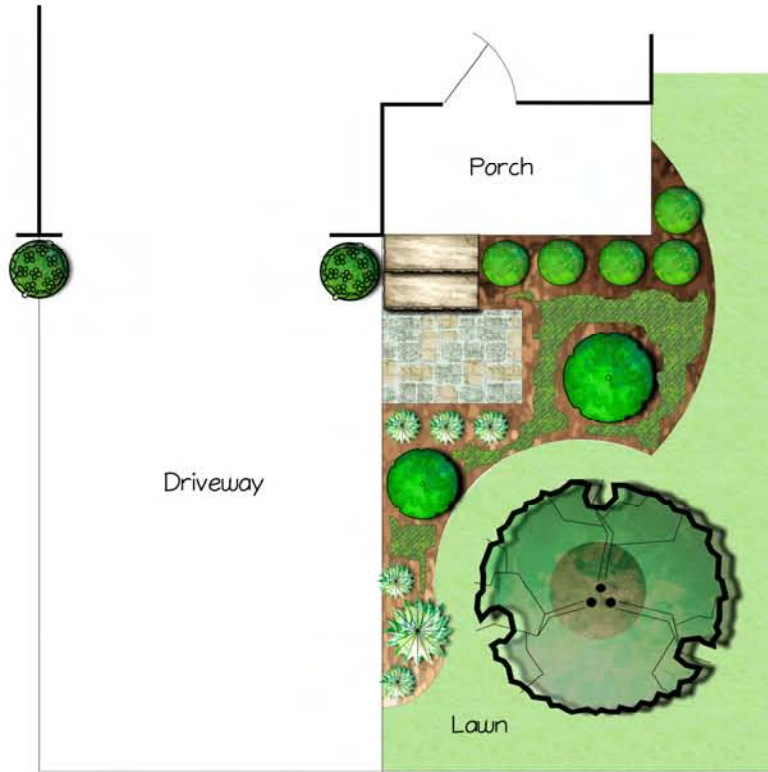

QTY:	Item
1	7 Gal. Tree
2	3 Gal. Evergreen Shrub
4	3 Gal. Deciduous Shrub
12	1 Gal. Perennials

All plants are shown @ mature size

Front Landscape Package Example

Before

After

Planters and plants in planters are not included

front property is 426 square feet with out driveway

Packages:

- Economy
- Enhanced
- Luxury
- Custom

Pricing depends on square footage of the property

Economy Package: Do it Your Self

- 1) Design (front or back)
- 2) Project mentoring & technical support
- 3) Project Deliveries: soil, plants, & mulch
- 4) Soil to build up beds & mulch to finish beds
- 5) Softscape: all plants in the plant list

QTY:	Item
1	7 Gal. Tree
3	3 Gal. Evergreen Shrub
10	3 Gal. Deciduous Shrub
16	1 Gal. Perennials

All plants are shown @ mature size

Front Landscape Package Example

Before

After

Planters and plants in planters are not included