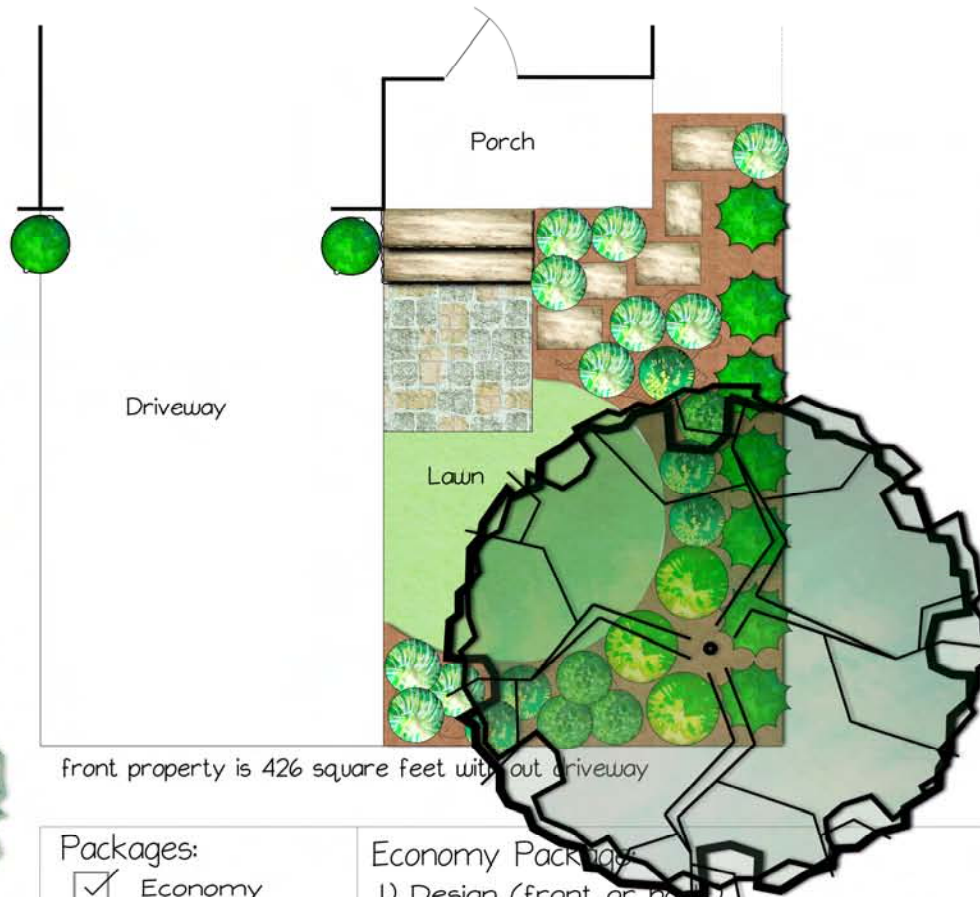

FORMAL: CLEAN LINES, WELL KEPT, AS THE FORMAL ENTRY AND FRONT ROOM OR LIVING ROOM IN YOUR HOUSE. THIS CLEARLY DEMONSTRATES DUTY OF CARE AND PRIDE OF OWNERSHIP.

CONTEMPORARY: MINIMALIST, PLANTS AND PATTERNS THAT CLEARLY REPEAT THEMSELVES WITH A CRISP CLEAN LOOK. INSPIRATION FOR ME IS FROM THE GARDENS OF THE MID-CENTURY

Front Landscape Package Example

Before

After

Planters and plants in planters are not included

Packages:

- Economy
- Enhanced
- Luxury
- Custom

Pricing depends on square footage of the property

Economy Package

- 1) Design (front or back)
- 2) Project mentoring & technical support
- 3) Project Deliveries: soil, plants, & mulch
- 4) Soil to build up beds & mulch to finish beds
- 5) Softscape: all plants in the plant list

Extra Options (not included in the price):

- * More plants
 - * Larger plants
 - * Steppingstones
 - * Steps & Walkway
- Price: \$2,600.00 (DIY)
Approximately for this example (not installed)

Client Information